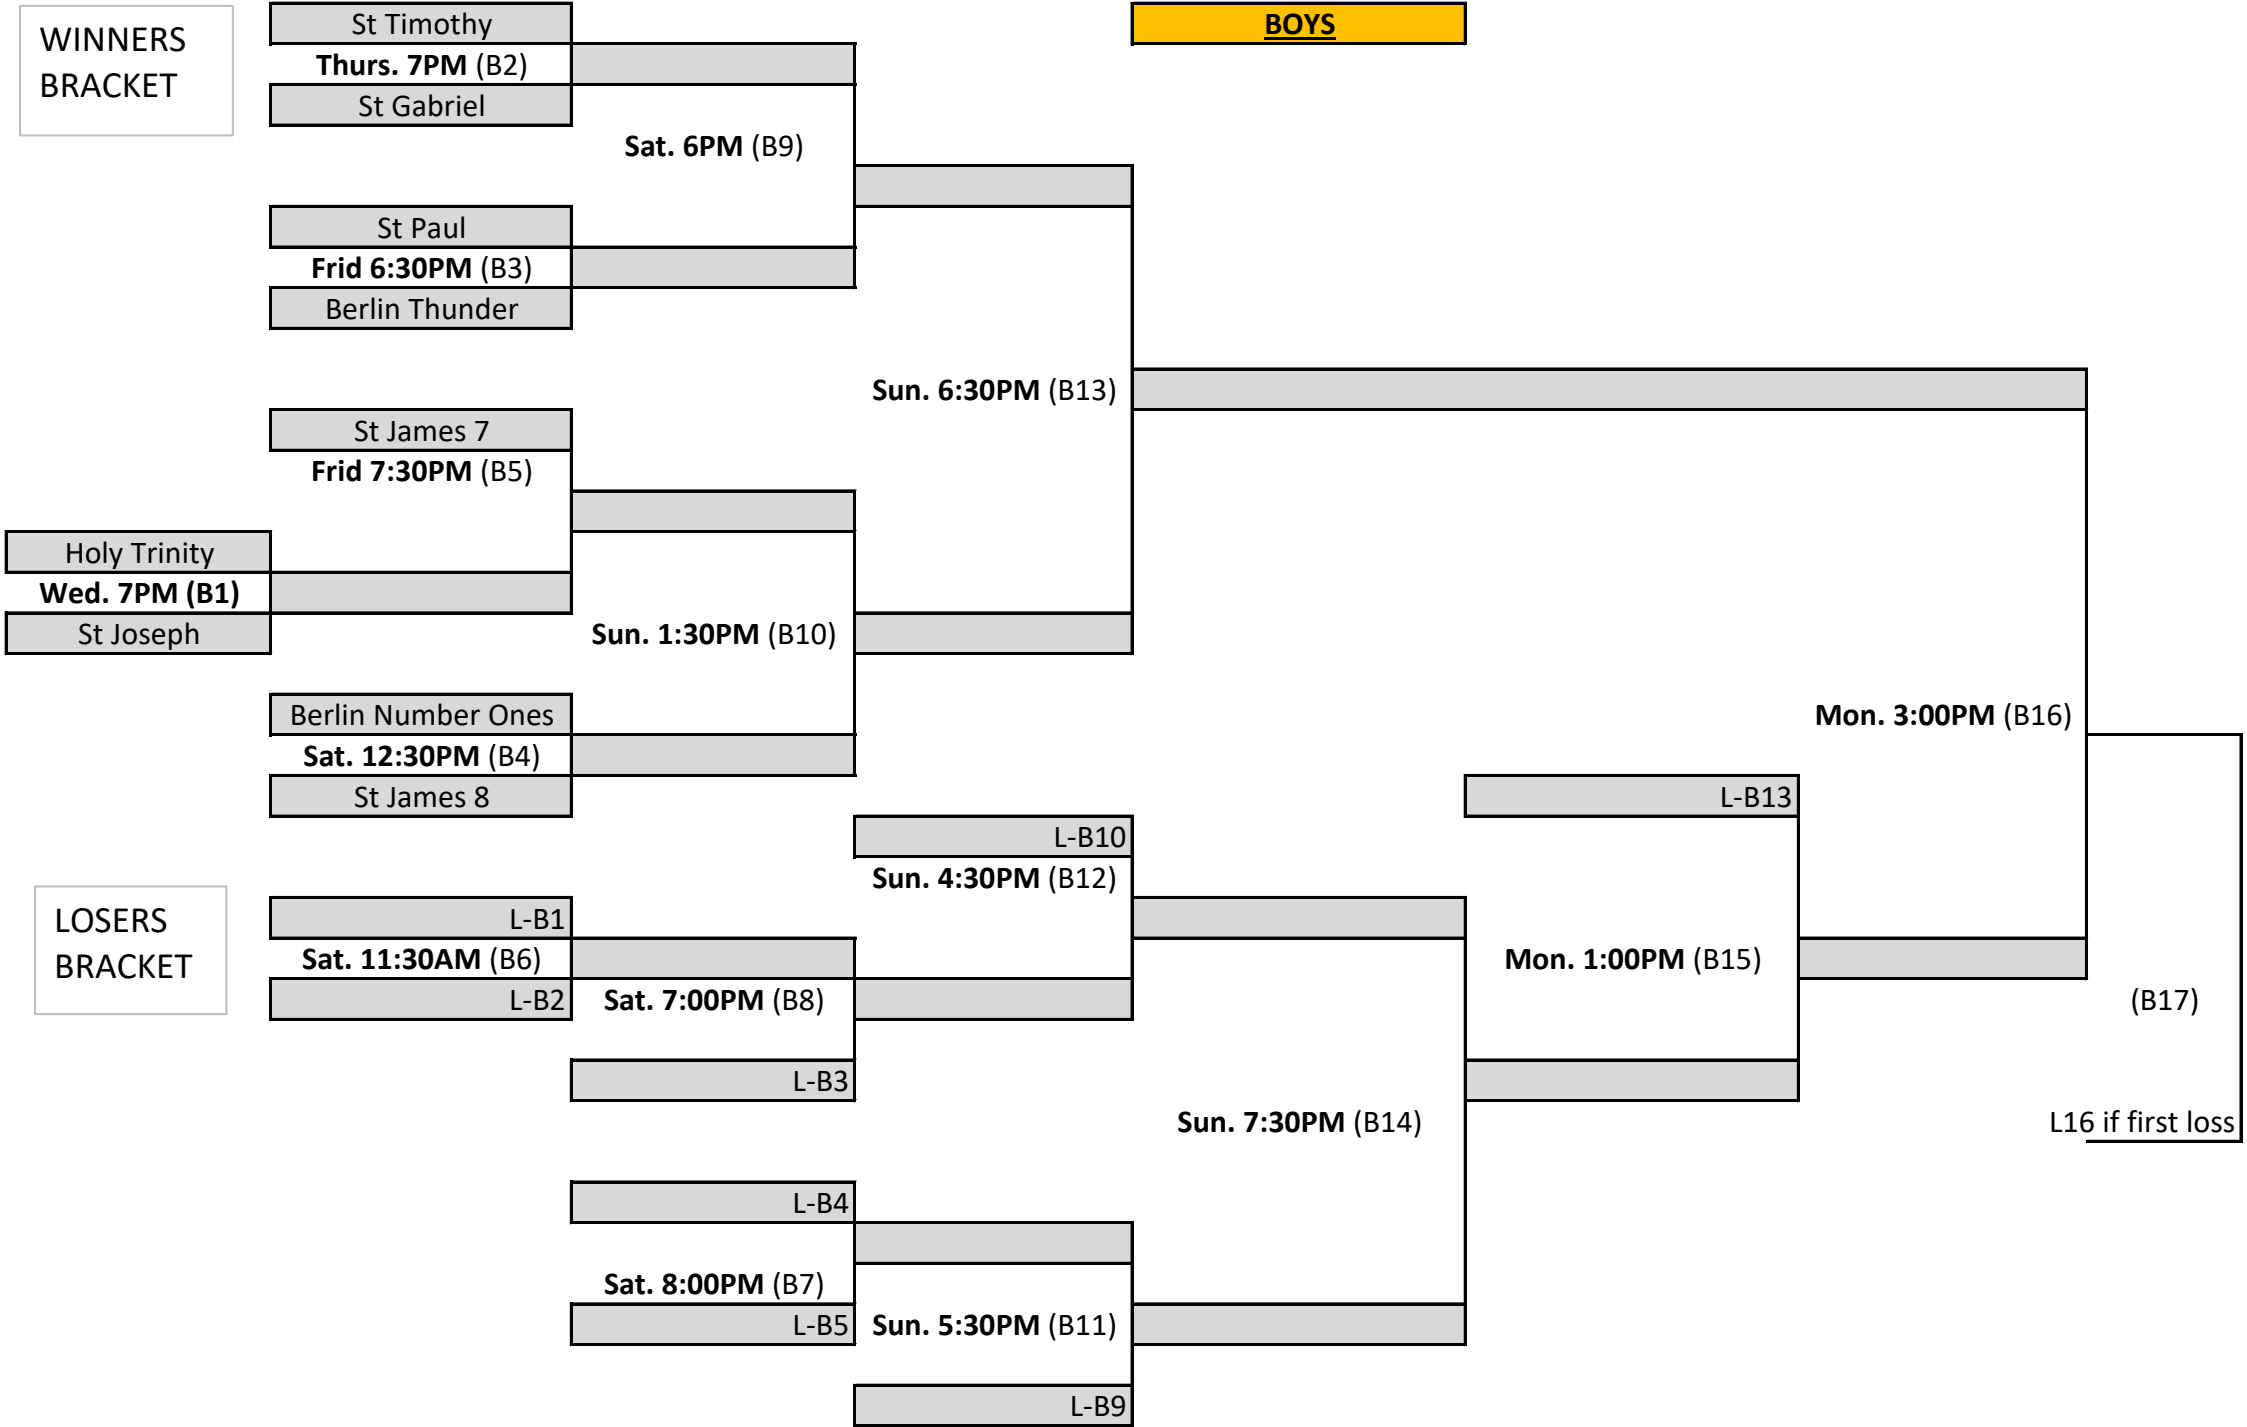

Berlin Number Ones
Sat. 12:30PM (B4)
St James 8

Mon. 3:00PM (B16)

LOSERS
BRACKET

L-B1
Sat. 11:30AM (B6)
L-B2

Sat. 7:00PM (B8)

L-B3

L-B4

Sat. 8:00PM (B7)

L-B5

L-B10

Sun. 4:30PM (B12)

Sun. 5:30PM (B11)

L-B9

BOYS

L-B13

Mon. 1:00PM (B15)

Sun. 7:30PM (B14)

(B17)

L16 if first loss

GIRLS

**WINNERS
BRACKET**

Thomaston

Sat. 9:30AM (G4)

St Gabriel

Fri. 5:30PM (G3)

St James

Mon. 2:00PM (G12)

**LOSERS
BRACKET**

L-G4

Sat. 1:30PM (G8)

L-G2

Sat. 10:30AM (G6)