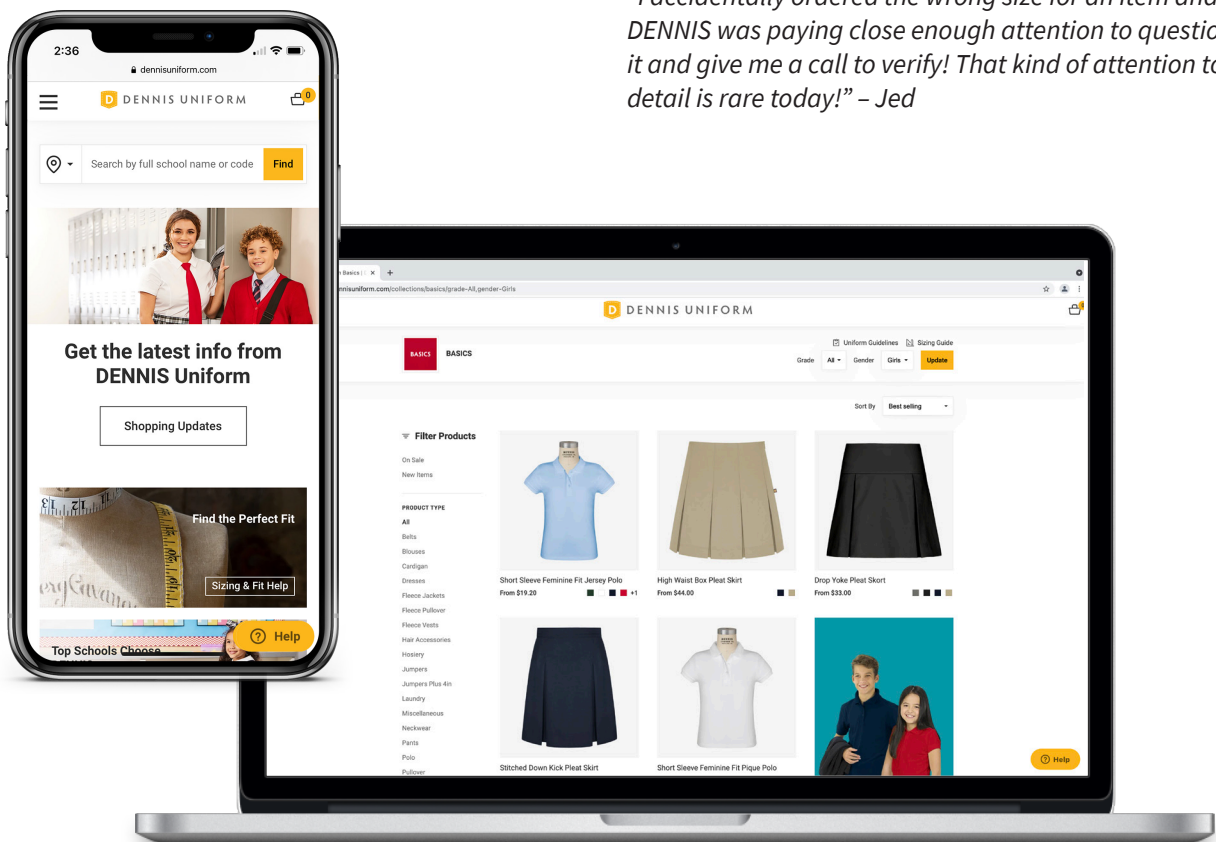

Easy School Uniform Shopping with DENNIS

Customers LOVE dennisuniform.com:

- Smart school search & easy navigation
- Shop your school's uniform program 24/7
- Complete size charts
- Fast, easy and secure checkout
- More ways to pay than any other uniform provider
- Live chat with customer service
- Interactive FAQ

“Ordered uniforms online - the process was simple and took only a few minutes! 5 stars, start to finish!” – Victor

Customer Service: Total Support

- Order custom sizes
- Get virtual fitting assistance
- Get recommendations from uniform experts
- Place uniform orders and so much more.

Available via Live Chat on dennisuniform.com and phones Monday – Friday, 7am – 4pm Pacific Time. Email customerservice@dennisuniform.com anytime! Extended service hours & additional staff on hand during the back-to-school shopping season.

“I accidentally ordered the wrong size for an item and DENNIS was paying close enough attention to question it and give me a call to verify! That kind of attention to detail is rare today!” – Jed

Explore our website: visit dennisuniform.com

Questions?

Live Chat: www.dennisuniform.com
Email: customerservice@dennisuniform.com
Call: 800.854.6951

*We Make
School Uniforms Easy.™*